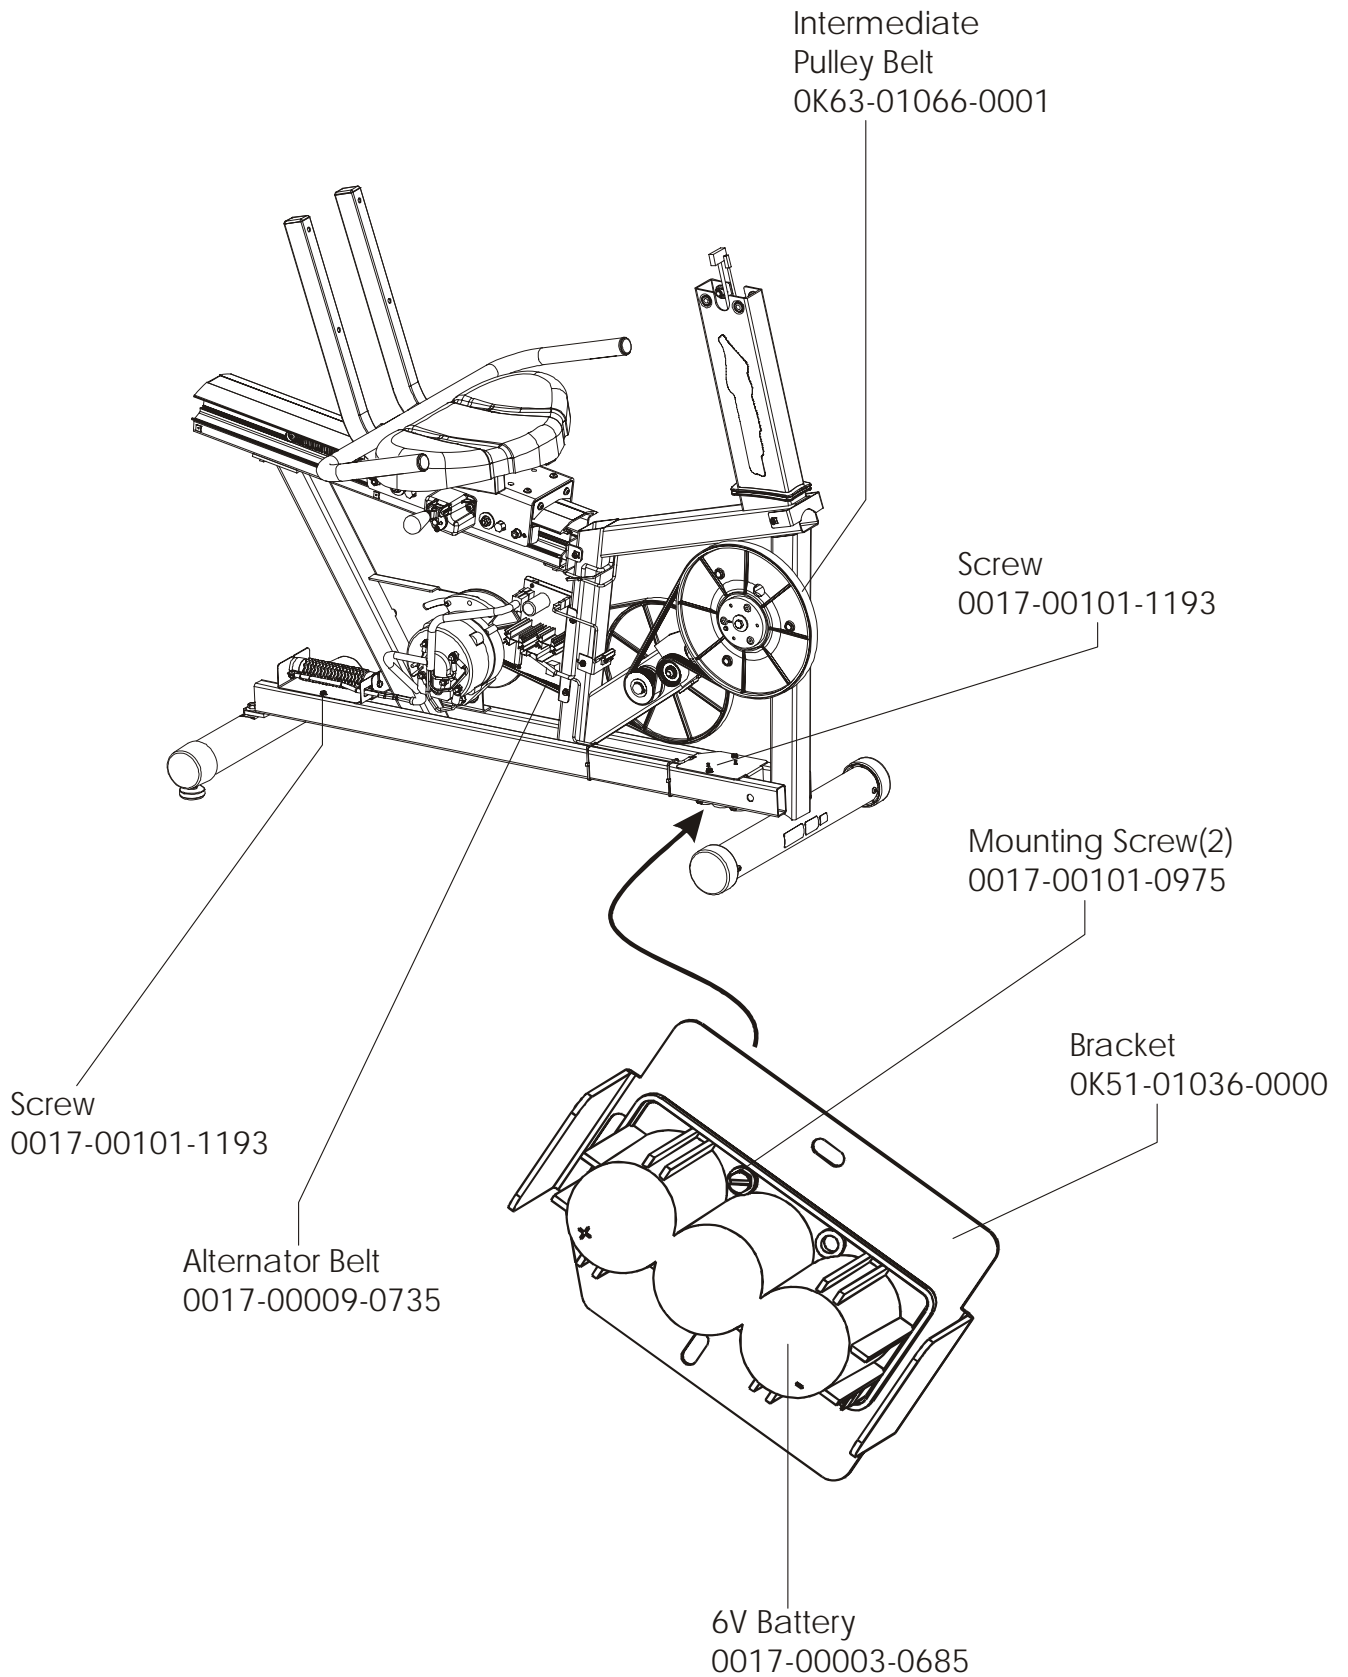

Belts and 6V Battery 7

Resistor Assembly 8

Power Control Board..... 9

Alternator w/Pulley 10

Crankshaft and Bearing Assembly 11

Intermediate Shaft and Bearing Assembly 12

Idler Bracket Assembly 13

Seat Assembly 14

Seat Bottom Assembly 15

Seat Frame Assembly 16

Seat Pads and Accessory Tray 17

Extrusion Assembly..... 18

Seat Locking Assembly 19

Wheel and Leveler 20

Cables 21

Description	Part No.
OPERATION MANUAL	M051-00K39-A167
POWER OPTION KIT 120V	GK39-00002-0002
POWER OPTION KIT 240/50V UK	GK39-00002-0004
POWER OPTION KIT 240V+AUS	GK39-00002-0005
POWER OPTION KIT 230/50V CON	GK39-00002-0006
HARDWARE BAG	GK39-00002-0008
TOUCH UP PAINT: SPRAY CAN .5 OZ BOTTLE W/APPLICATOR .33 OZ PEN	0017-00008-0204 0017-00008-0205 0017-00008-0206
SERVICE MANUAL	M051-00K39-A012

Language	Part No.	
	Console Assembly	Overlay/Bezel/Switch Assembly
Eng	AK39-00133-0001	AK63-00165-0001
Eng Met	AK39-00133-0002	AK63-00165-0001
Ger Met	AK39-00133-0003	AK63-00165-0003
Spn Met	AK39-00133-0004	AK63-00165-0004
Jap Met	AK39-00133-0006	AK63-00165-0006
Frn Met	AK39-00133-0007	AK63-00165-0007
Itl Met	AK39-00133-0008	AK63-00165-0008
Dut Met	AK39-00133-0009	AK63-00165-0009